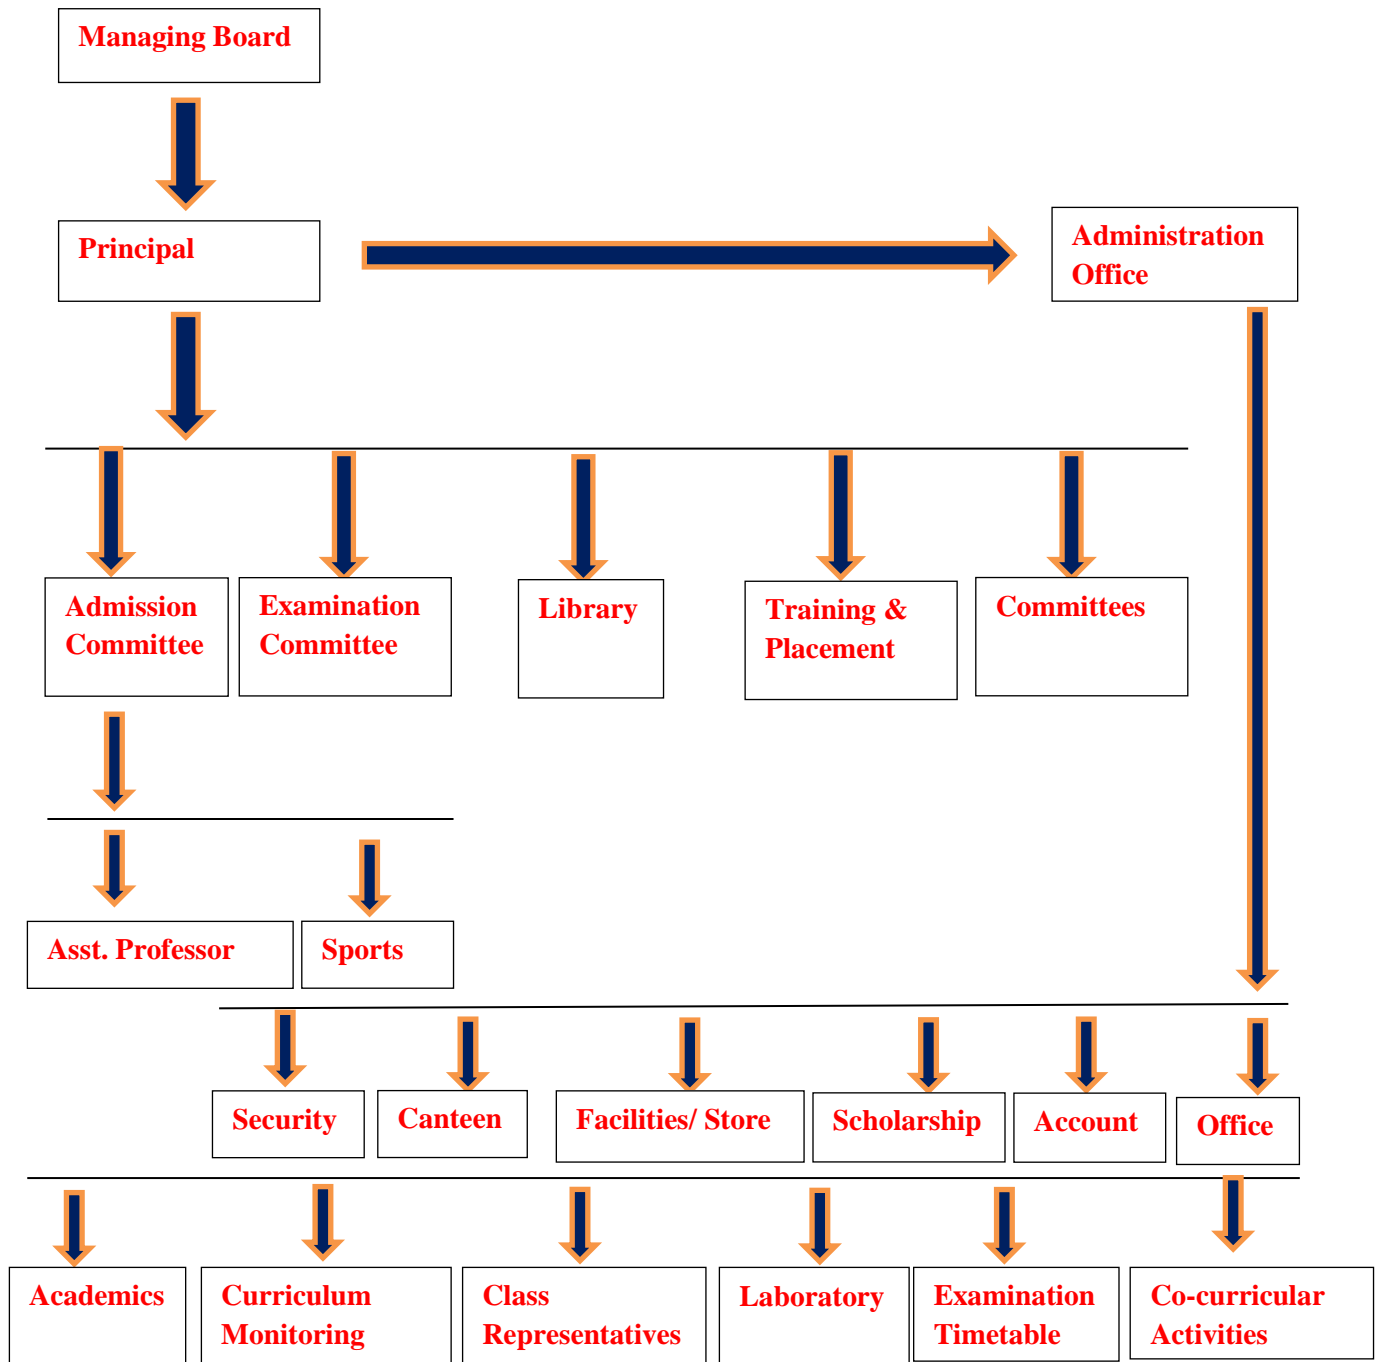

ORGANIZATION CHART OF NPS COLLEGE of Education

The over-all structure of the Institutional Management is categorized as "ACADEMICS" and "ADMINISTRATION". Keeping in view all the stakeholders and students an effective administrative system is structured.